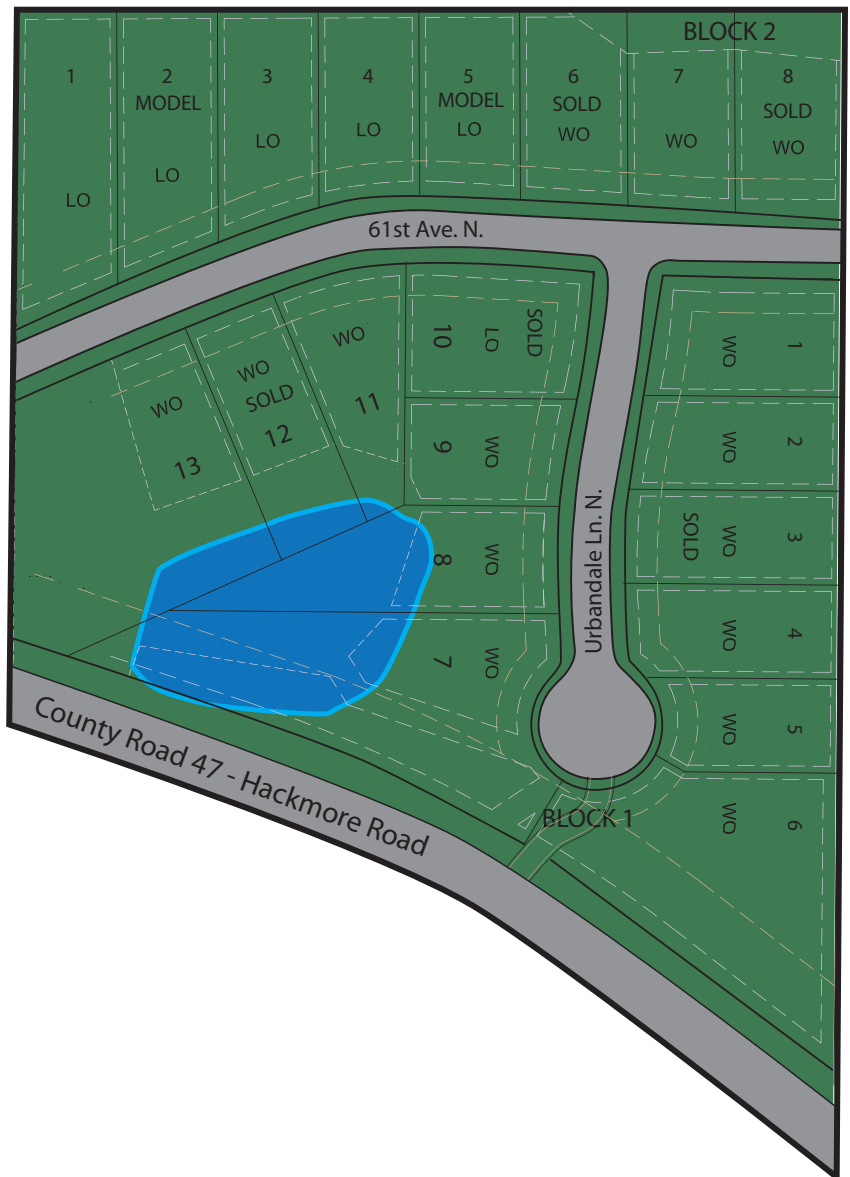

Beautiful Custom Home Packages from the \$600's

NORTON | HOMES

SCHOOLS
 Meadow Ridge Elementary
 Wayzata Central Middle School
 Wayzata High School

CRISTY WILLIS

952-356-7585

CristyWillis@EdinaRealty.com

Edina Realty